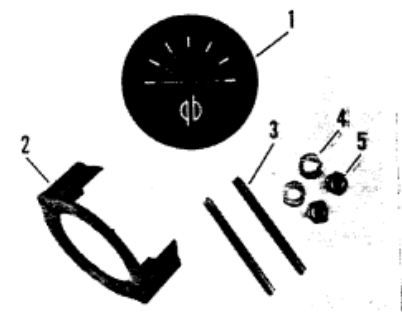

INSTRUMENT HOLE COVER KIT

Parts List						
Ref	Class	Part	Description	Qty	Comment	Footnote
-	79	79889A 1	INSTRUMENT HOLE COVER KIT	1		
1		816478	PLATE	1		
2		76424	BRACKET	1		
3	16	55422	STUD	2		
4	12	24676	WASHER	2		
5	11	68219	NUT	2		